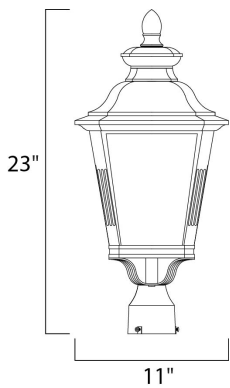

 Bronze (BZ)

**GLASS**

Frosted Seedy FS

**MATERIAL**

Die Cast Aluminum, Glass

**RATINGS**

cETLus  
Wet Location

**ADDITIONAL**

OPERATING TEMPERATURE:  
-20°C (-4°F), 40°C (104°F)

**MEASUREMENTS**

DIMENSION : 11" L x 11" W x 23" H

HANGING WEIGHT : 6.18 lb

**LAMPING**

INPUT VOLTAGE : 120V

BULB : 1 x 60W Incandescent E26 Medium , 60W Total